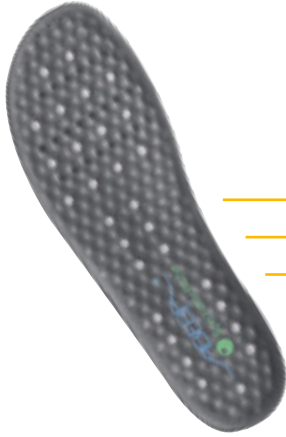

ABEBA® (STATIC DISSIPATIVE) INSOLES

ACC - Ventilation

- Air circulation throughout the entire insole
- Immediate evacuation of perspiration
- Foot stays dry and cool

IEC
EN

Part Nr.	Size
2590.3553	36 - 47

- ACC Wave Clima Comfort insole
- Relieves pain in muscles, ligaments and spine
- Replaceable

Part Nr.	Size
2590.3555	35 - 48

- ACC - air bubble cushioned insole
- Relieves pain in muscles, ligaments and spine
- Arch support via conic air bubble cushioned system
- Shock absorption on all the plantar surface
- Air clima comfort
- Comfortable

Part Nr.	Shoe	Size
2590.3580	closed	36 - 52
2590.3582	open	36 - 52

- ACC Wave clima comfort insole
- Relieves pain in muscles, ligaments and spine
- Fully cushioning
- Comfortable

Part Nr.	Size
2590.3551	35 - 47

- Removable comfort insole for shoes with air cushion PU sole
- Grey

ABEBA® (STATIC DISSIPATIVE) INSOLES

Reflexor® Insole

- Massage active footbed
- Stimulates the blood circulation by massage knobs
- Orthopaedic footbed