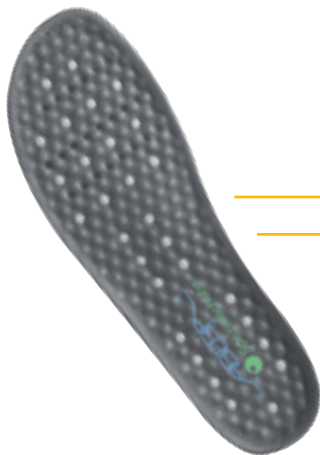

Part Nr.	Shoe	Size
2590.3565	Women	36 - 42
2590.3566	Men	40 - 46

- Reflexor® massage active footbed
- Stimulates the blood circulation by massage knobs
- Orthopaedic footbed

Part Nr.	Shoe	Size
2590.3567	Women (white)	36 - 42
2590.3569	Men (white)	40 - 46
2590.3568	Women (anthracite)	36 - 42
2590.3570	Men (anthracite)	40 - 46

- Replaceable, Reflexor-footbed in leather, flat

Part Nr.	Size
2590.3572	36 - 43

- Reflexor® massage active footbed

Part Nr.	Shoe	Size
2590.3562	closed	35 - 48
2590.3563	open	35 - 48

- Insole with gel shock absorbing
- Grey