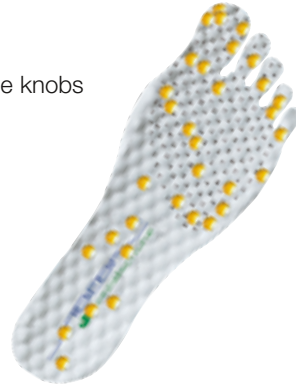

- ACC Wave Clima Comfort insole
- Relieves pain in muscles, ligaments and spine
- Replaceable

Part Nr.	Size
2590.3555	35 - 48

- ACC - air bubble cushioned insole
- Relieves pain in muscles, ligaments and spine
- Arch support via conic air bubble cushioned system
- Shock absorption on all the plantar surface
- Air clima comfort
- Comfortable

Part Nr.	Shoe	Size
2590.3580	closed	36 - 52
2590.3582	open	36 - 52

- ACC Wave clima comfort insole
- Relieves pain in muscles, ligaments and spine
- Fully cushioning
- Comfortable

Part Nr.	Size
2590.3551	35 - 47

- Removable comfort insole for shoes with air cushion PU sole
- Grey

ABEBA® (STATIC DISSIPATIVE) INSOLES

Reflexor® Insole

- Massage active footbed
- Stimulates the blood circulation by massage knobs
- Orthopaedic footbed

Part Nr.	Shoe	Size
2590.3565	Women	36 - 42
2590.3566	Men	40 - 46

- Reflexor® massage active footbed
- Stimulates the blood circulation by massage knobs
- Orthopaedic footbed

Part Nr.	Shoe	Size
2590.3567	Women (white)	36 - 42
2590.3569	Men (white)	40 - 46
2590.3568	Women (anthracite)	36 - 42
2590.3570	Men (anthracite)	40 - 46